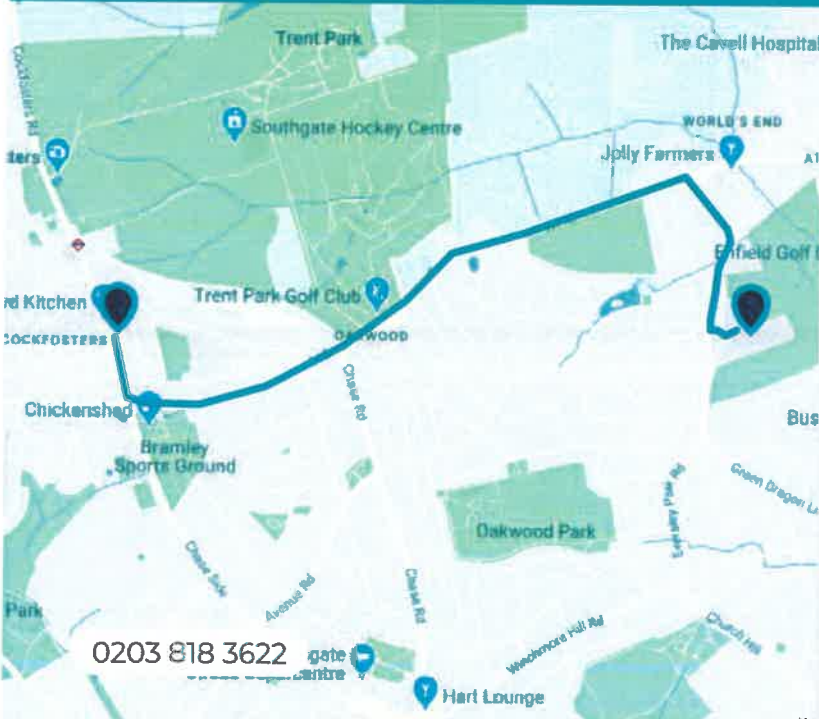

Appointment

Book an appointment with a uniform specialist through our website.

CLEARPAY: PAY IN 4 INSTALLMENTS

Find your Uniform at our **Cockfosters Branch**

**25 Station Parade  
Cockfosters Road  
EN4 0DW**

Our Cockfosters store is 2.4 miles from your school (a 9-minute drive) and a 7-minute walk south from the Cockfosters tube station. The store is on the left-hand side of the road, opposite Sainsbury's.