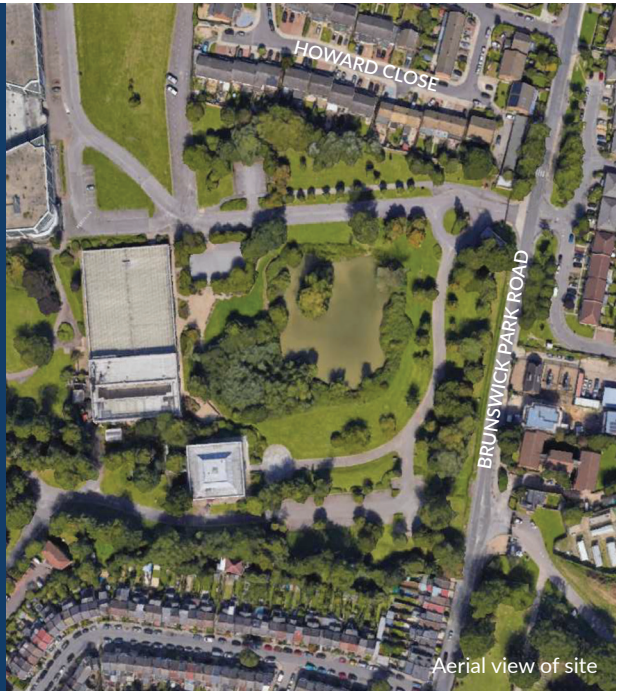

The St Andrew the Apostle permanent accommodation is proposed on the adjacent site in the North London Business Park.

At capacity it will be a 1050 student (11-18 years) state-of-the-art secondary school including; 4G pitch, sports hall and studios accessible to the community outside school hours.

Please attend our webinar to hear more about the plans or visit the project website.

Aerial view of site

Subject to approval being granted Bowmer + Kirkland (B+K) aims to start on site later this year with the permanent accommodation opening in Summer 2023.

YOUR VIEWS

Your views are important to us.

Once you have had an opportunity to review the plans please share your feedback via the form on the website standrewtheapostleplans.co.uk by **Friday 9th April**.

The project team will carefully review all feedback received ahead of making the planning application to Barnet Council.

To subscribe for updates about the plans please email info@standrewtheapostleplans.co.uk

Department
for Education

standrewtheapostleplans.co.uk